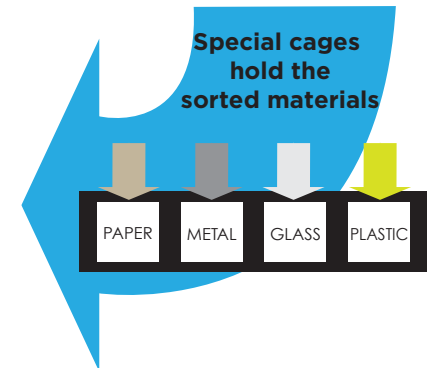

Where does ACI take the Recyclables collected from the blue carts and bins?

What happens to your Recyclables?

DID YOU KNOW?

- Recycling aluminum uses only 5% of the energy required to create aluminum from bauxite. Source: <http://alcoa.c2es.org/AluminumRecycling>
- Every ton of glass recycled saves over a ton of natural resources. Source: <http://www.gpi.org/recycling/glass-recycling-facts>
- Recycling plastic uses only 12% of the energy required to make plastics from raw materials. Source: http://www.napcor.com/PET/landing_petrecycling.html
- When new products are made from recycled paper instead of virgin wood pulp: Energy use is reduced by 64%. Water use is reduced by 50%. Air pollution is reduced by 74%. 17 trees are saved. 5 times more jobs are created.

Alameda County Industries
We are proud to be your service provider for **Recyclables, Organics & Garbage.**